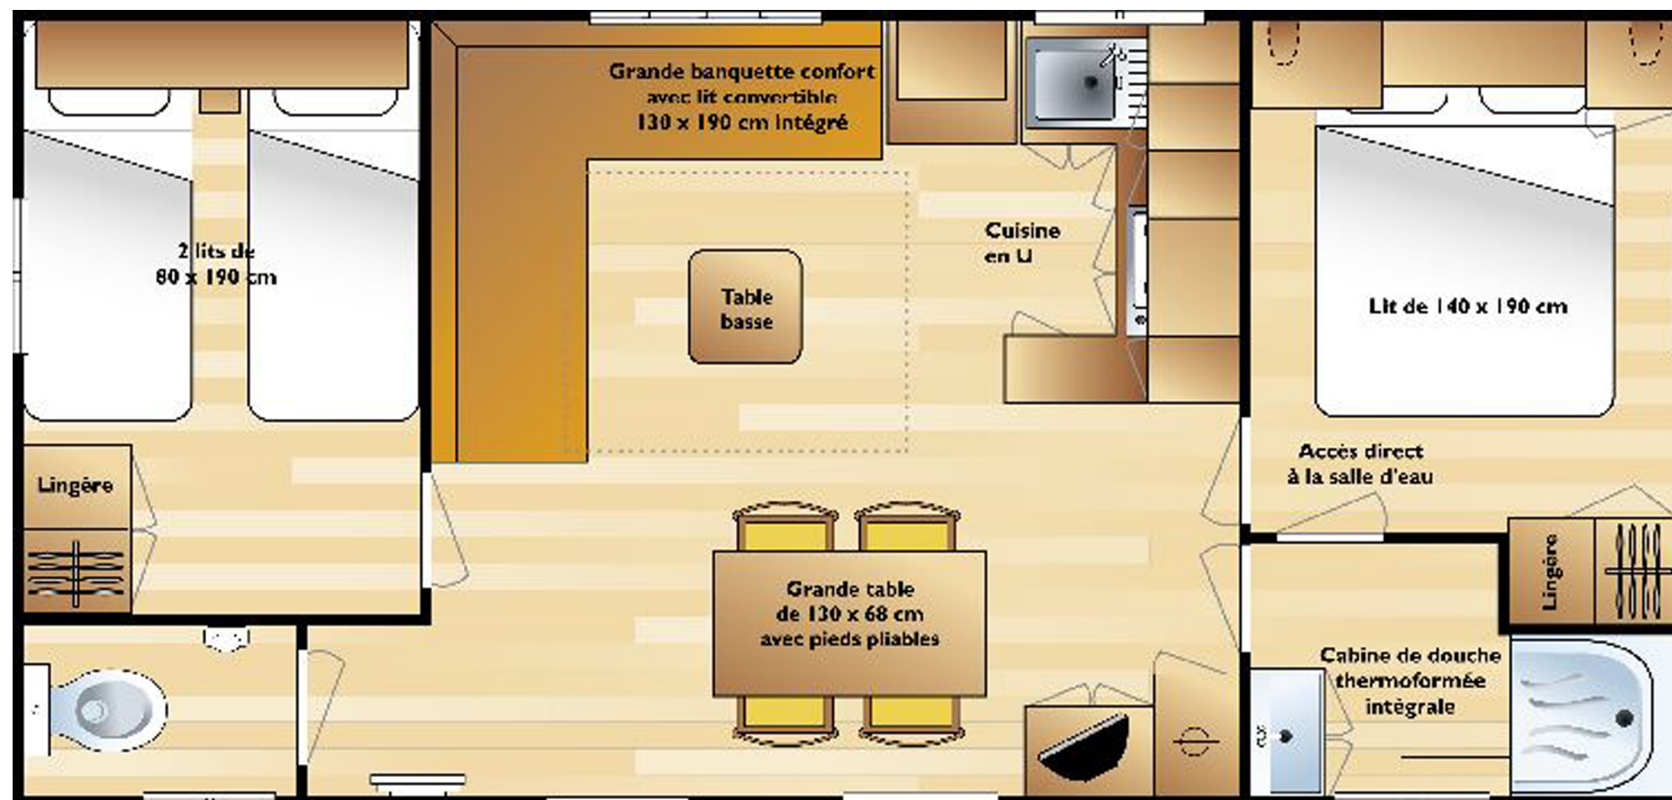

Mobile home