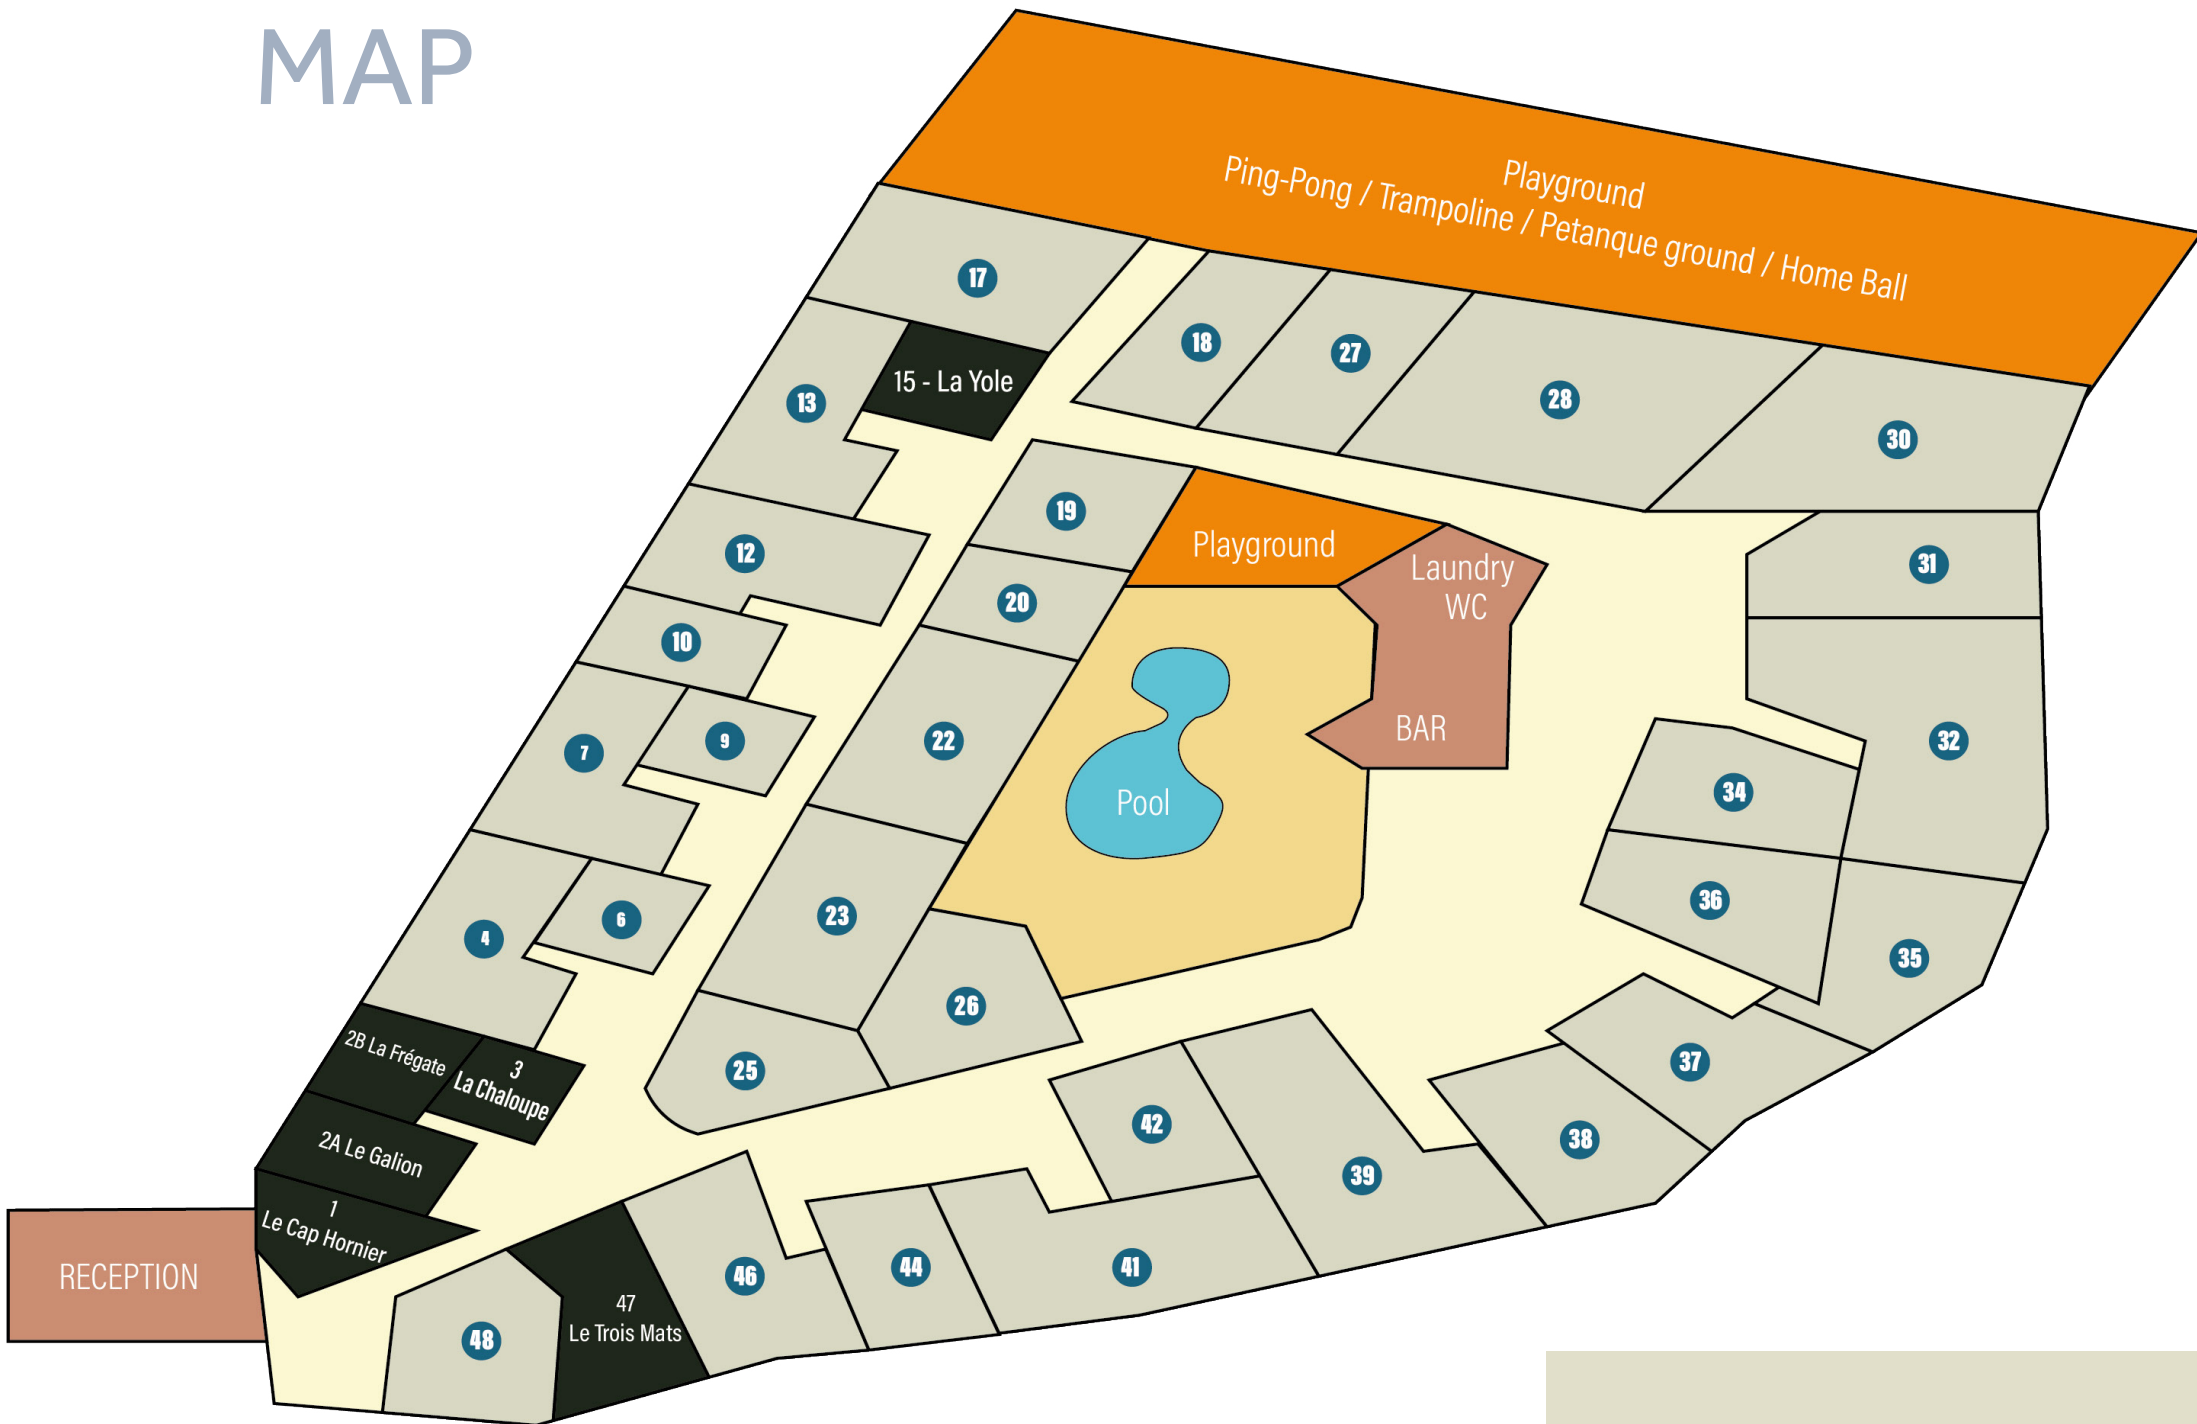

NOUVEAUTE 2024

BOOK

[Return to the website](#)

BOOK

PRICE

INVENTORY

MAP

[Return to the website](#)

Mobile home

MAP

[Return to the website](#)

INVENTORY

BEDDING

Duvet 2 persons
Duvet 1 person
Pillows
Mattress cover 2 persons
Mattress cover 1 person

CROCKERY

Dinner plates
Soup plates
Dessert plates
Mugs/cups
Bowls
Salad bowl
Serving dish
Forks
Spoons
Teaspoons
Knives
Ladle
Skimmer
Bread knife
Vegetable peeler
Wooden spatula
Large serving spoon
Meat knives
Black handle knives
Ceramic knife